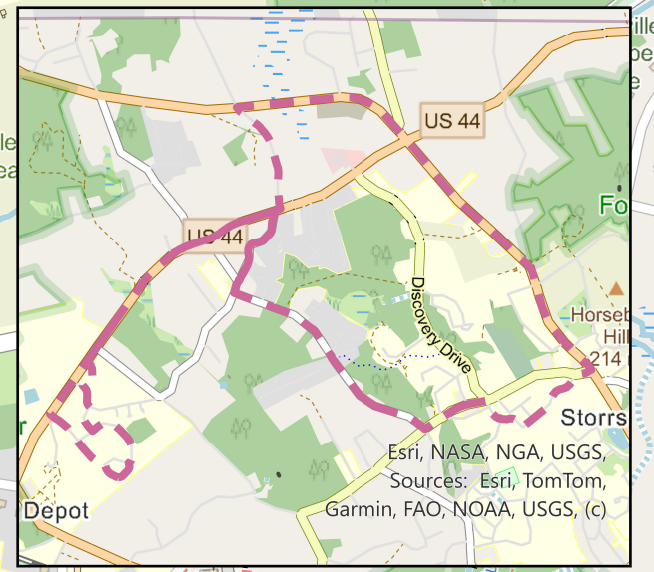

Legend

- Bus Stops
- Bike Racks
- EV Charging Stations
- Pay By Phone
- Apartment Specific Parking
- Commuter Student
- Commuter Student Premium - Lot K
- Commuter Student Premium - Lot L
- Commuter/Resident Student
- Resident Student
- Resident Student Premium
- Resident Student - Lot K
- Area 1 - Employee
- Area 1 - Employee Special Permit
- Area 1 Field House Patio
- Area 1 - Lot G
- Area 2 - Employee
- Area 2 - Employee & Commuter Student
- Area 3 - Employee
- UConn Parking Garages
- Other Lots
- UConn Buildings Current
- Buildings
- Storrs Cemetery
- Athletic Fields and Courts
- Yellow Route
- Blue Route
- Blue Parking Express Route
- Purple Route
- Red Route
- Orange Route
- Silver Route
- Green Route
- HL+Depot
- CL1 Route
- CL2 Route

UConn Storrs Campus Parking Map

www.park.uconn.edu

Depot Campus

Hunting Lodge