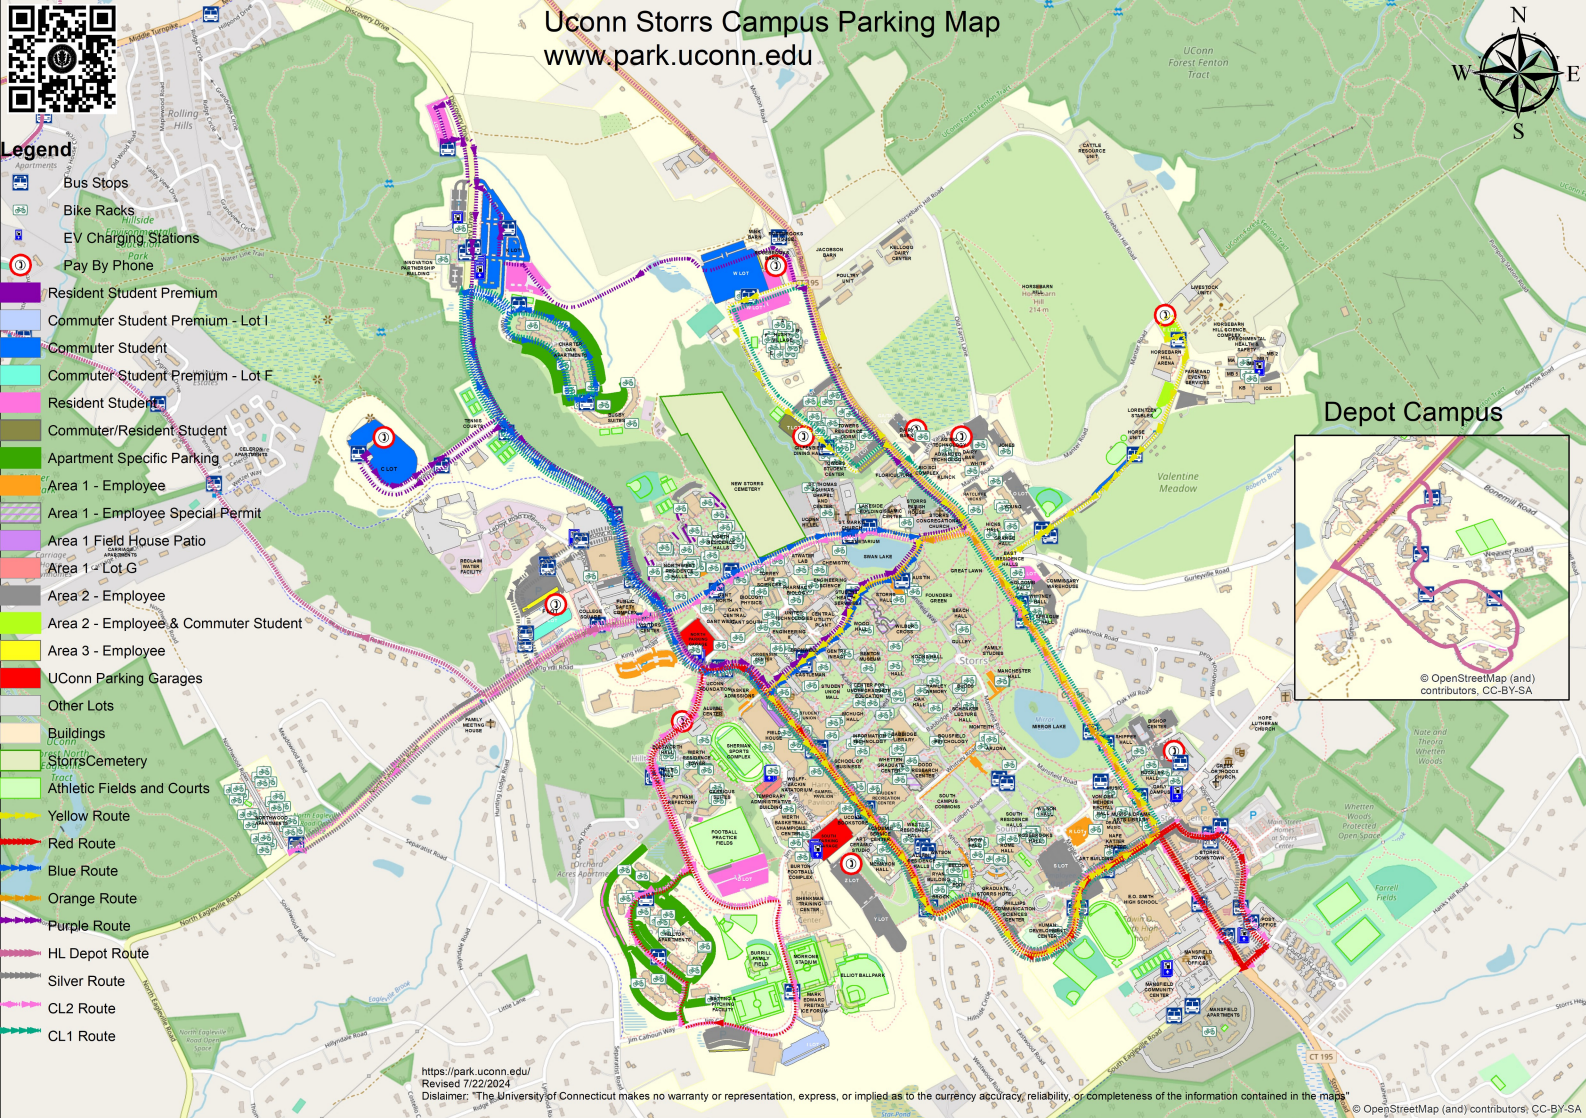

UConn Storrs Campus Parking Map

www.park.uconn.edu

Legend

- QR Code
- Bus Stops
- Bike Racks
- EV Charging Stations
- Play By Phone
- Resident Student Premium
- Commuter Student Premium - Lot I
- Commuter Student
- Commuter Student Premium - Lot F
- Resident Student
- Commuter/Resident Student
- Apartment Specific Parking
- Area 1 - Employee
- Area 1 - Employee Special Permit
- Area 1 Field House Patio
- Area 1 - Lot G
- Area 2 - Employee
- Area 2 - Employee & Commuter Student
- Area 3 - Employee
- UConn Parking Garages
- Other Lots
- Buildings
- Storrs Cemetery
- Athletic Fields and Courts
- Yellow Route
- Red Route
- Blue Route
- Orange Route
- Purple Route
- HL Depot Route
- Silver Route
- CL2 Route
- CL1 Route