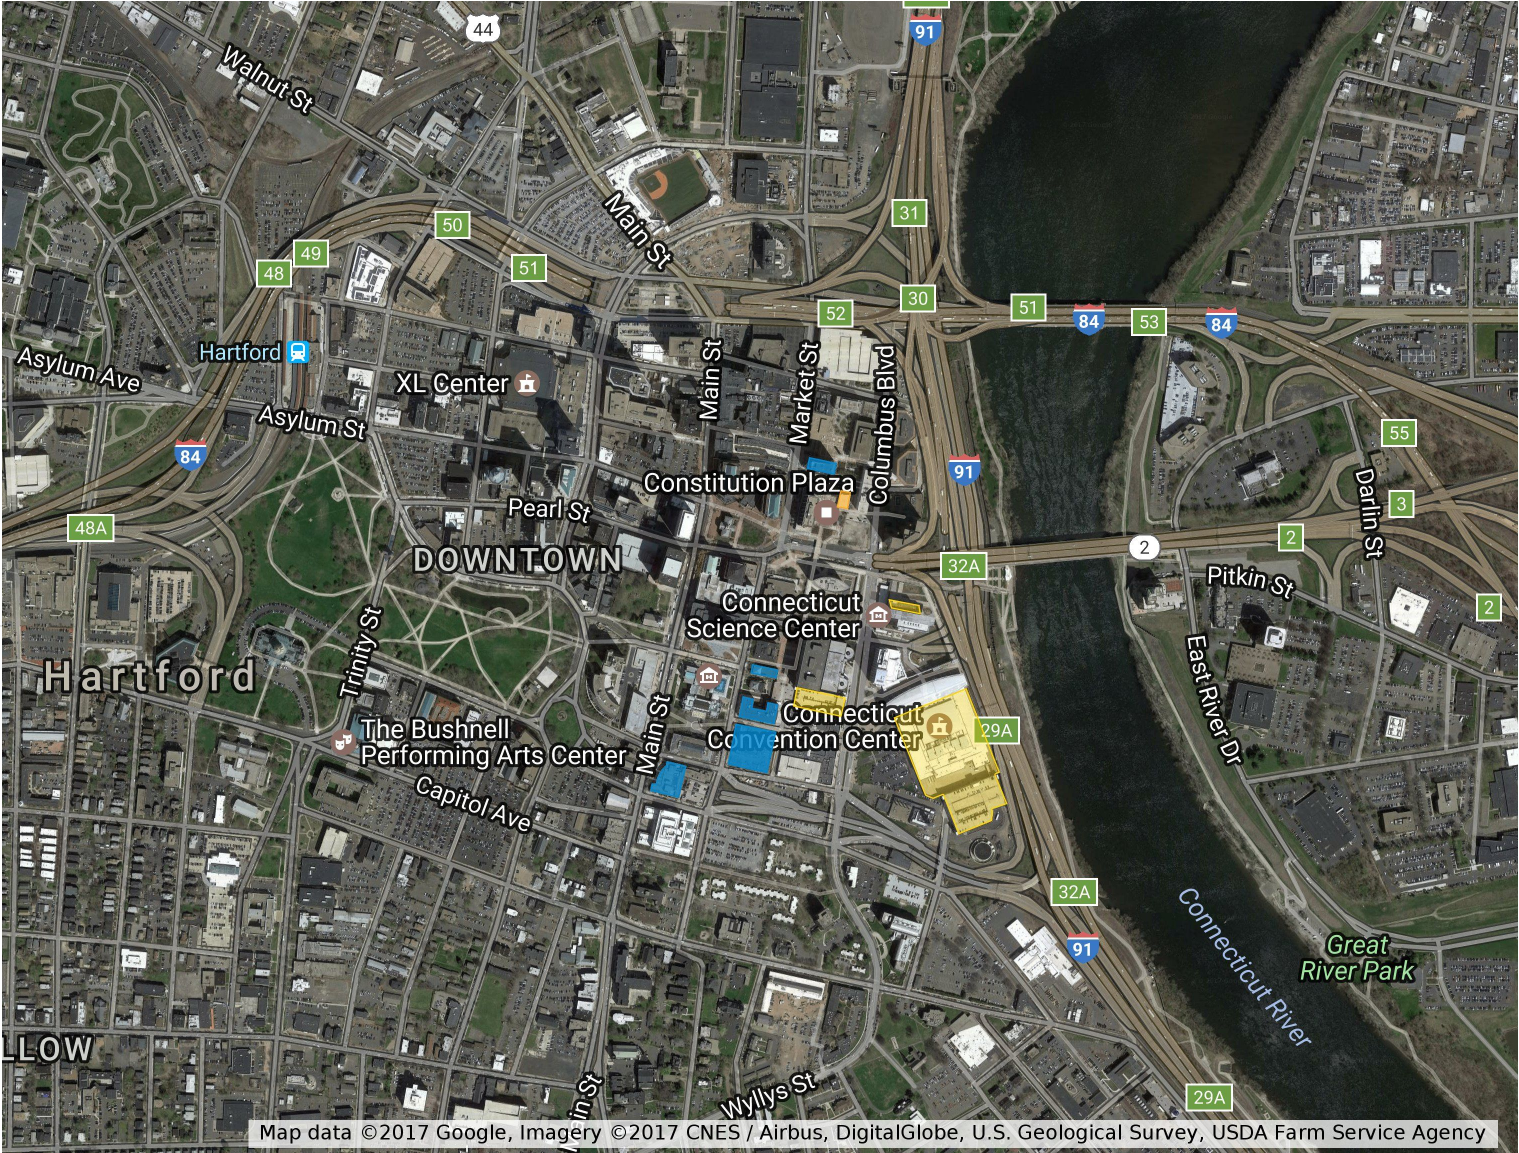

# Downtown Campus Parking

Untitled layer

-  Convention Center Garage
-  North Front Street Garage
-  Science Center Garage
-  38 Prospect Street
-  Times Building Parcel
-  Barnes & Noble
-  Hartford Public Library
-  Constitution Plaza Garage
-  Graduate Business Learning Center

Map data ©2017 Google, Imagery ©2017 CNES / Airbus, DigitalGlobe, U.S. Geological Survey, USDA Farm Service Agency